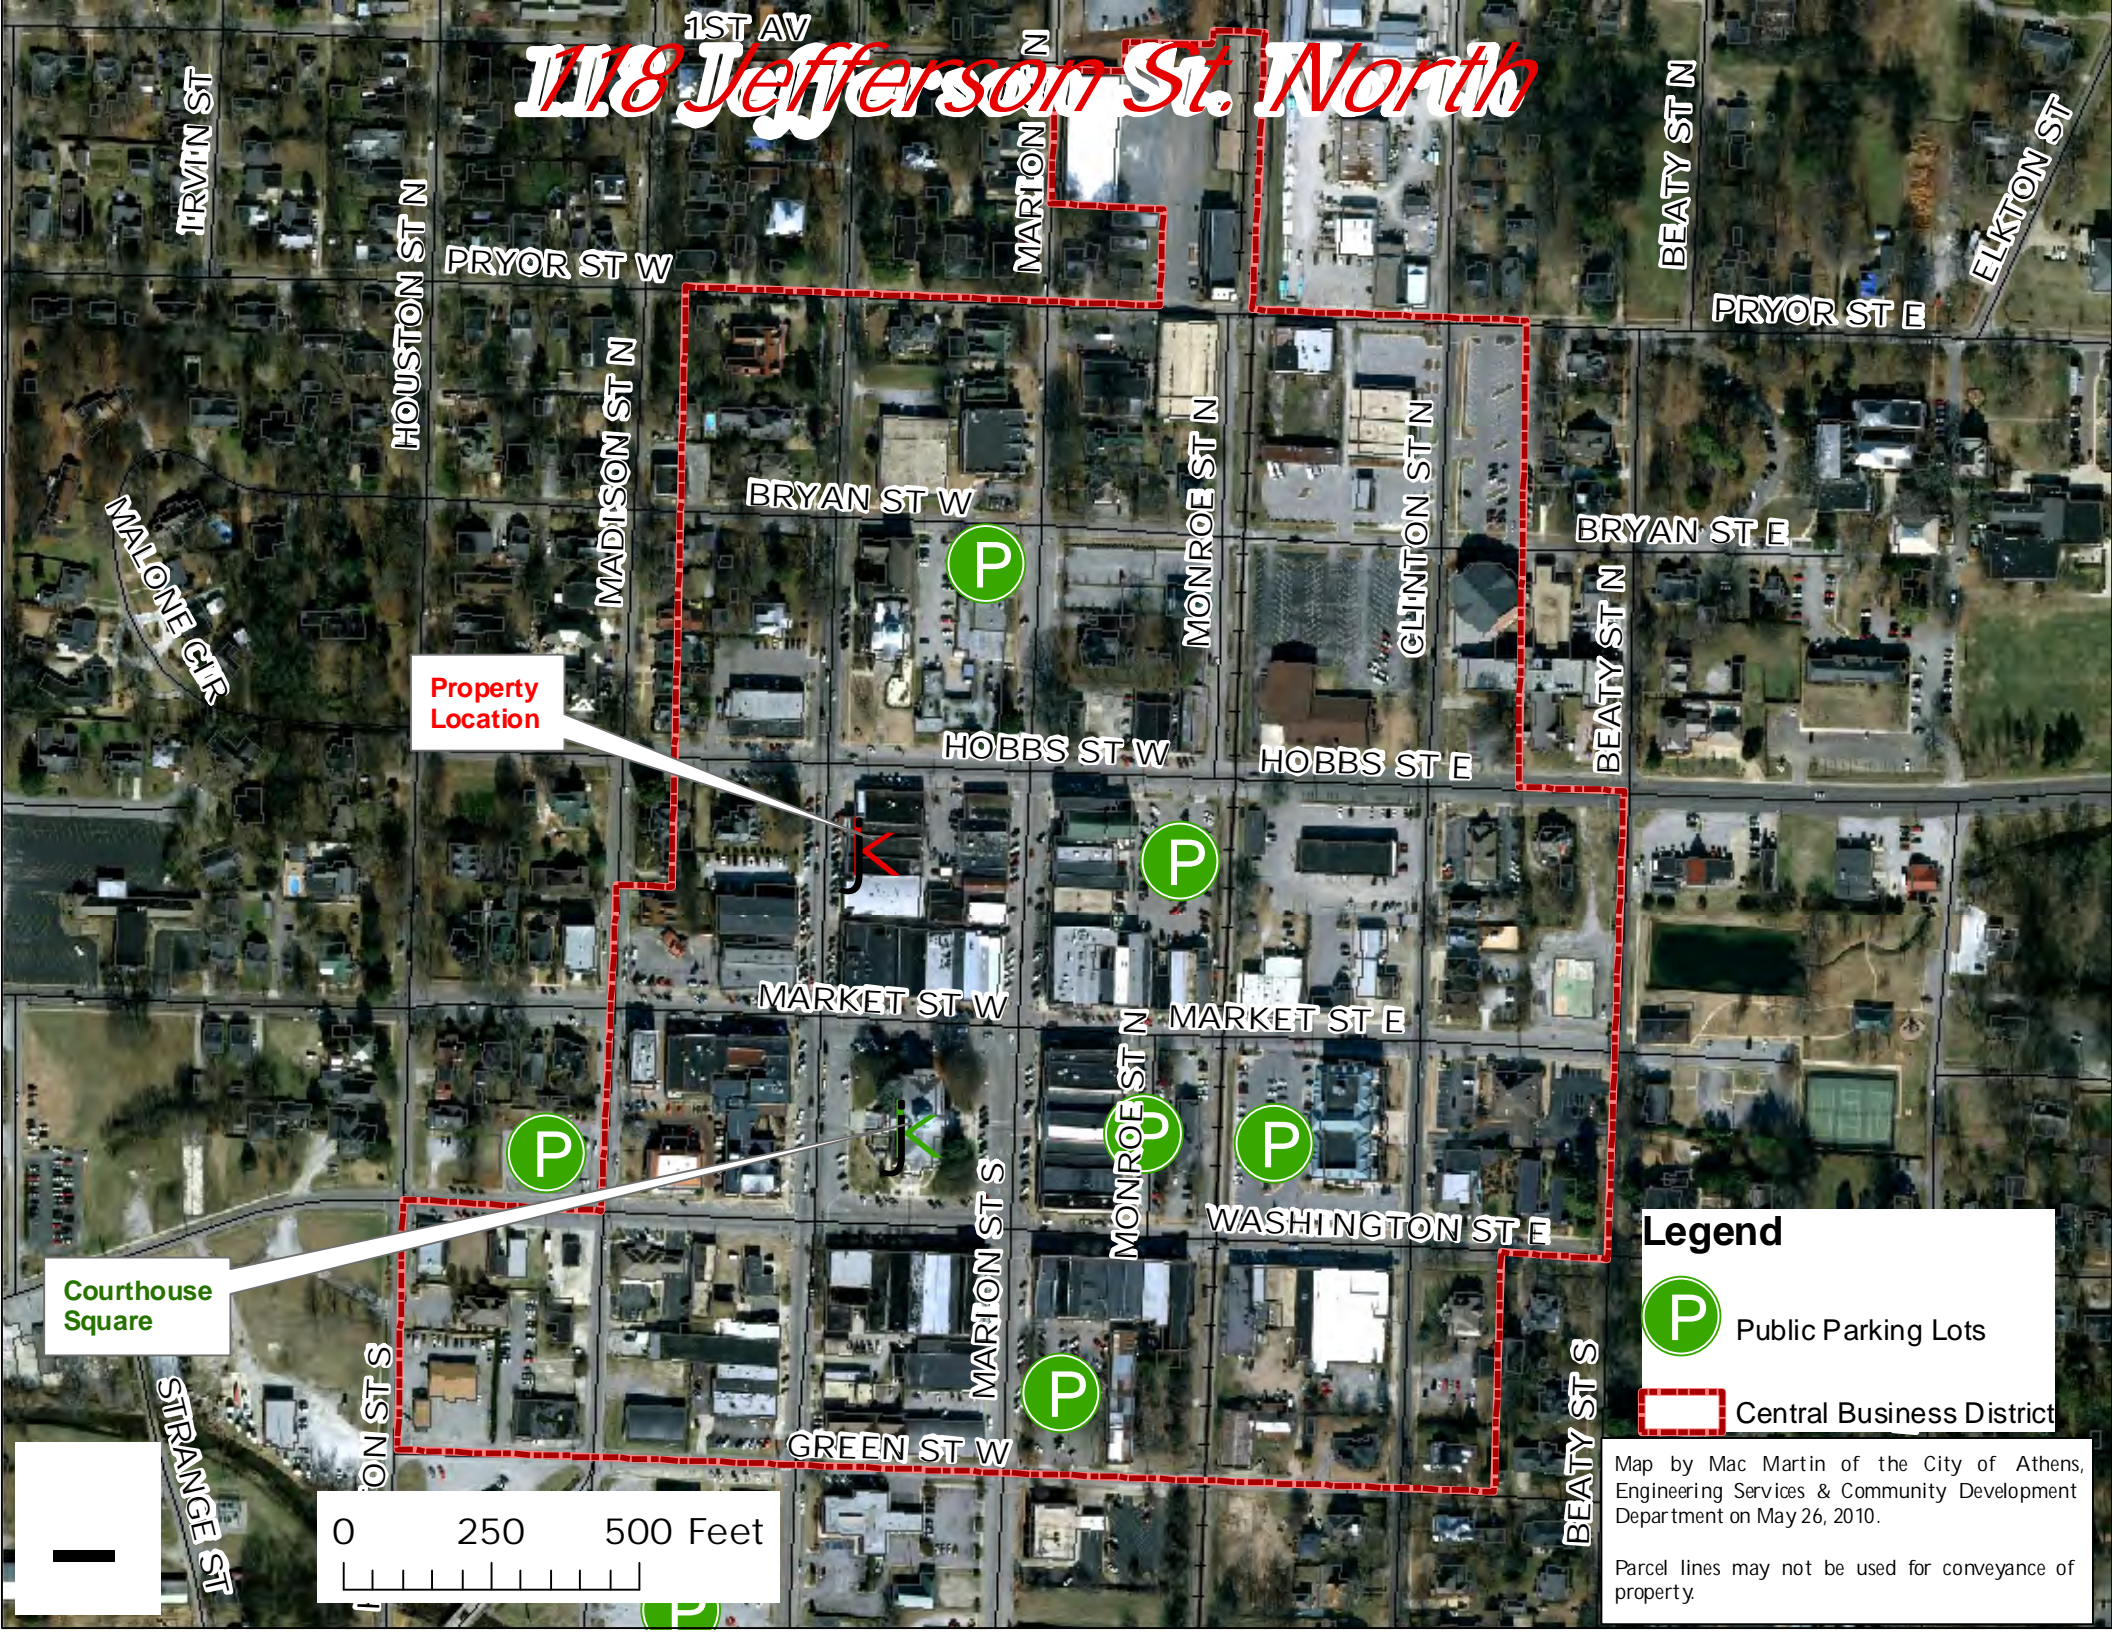

1118 Jefferson St. North

Property Location

Courthouse Square

Legend

-  Public Parking Lots
-  Central Business District

Map by Mac Martin of the City of Athens, Engineering Services & Community Development Department on May 26, 2010.

Parcel lines may not be used for conveyance of property.