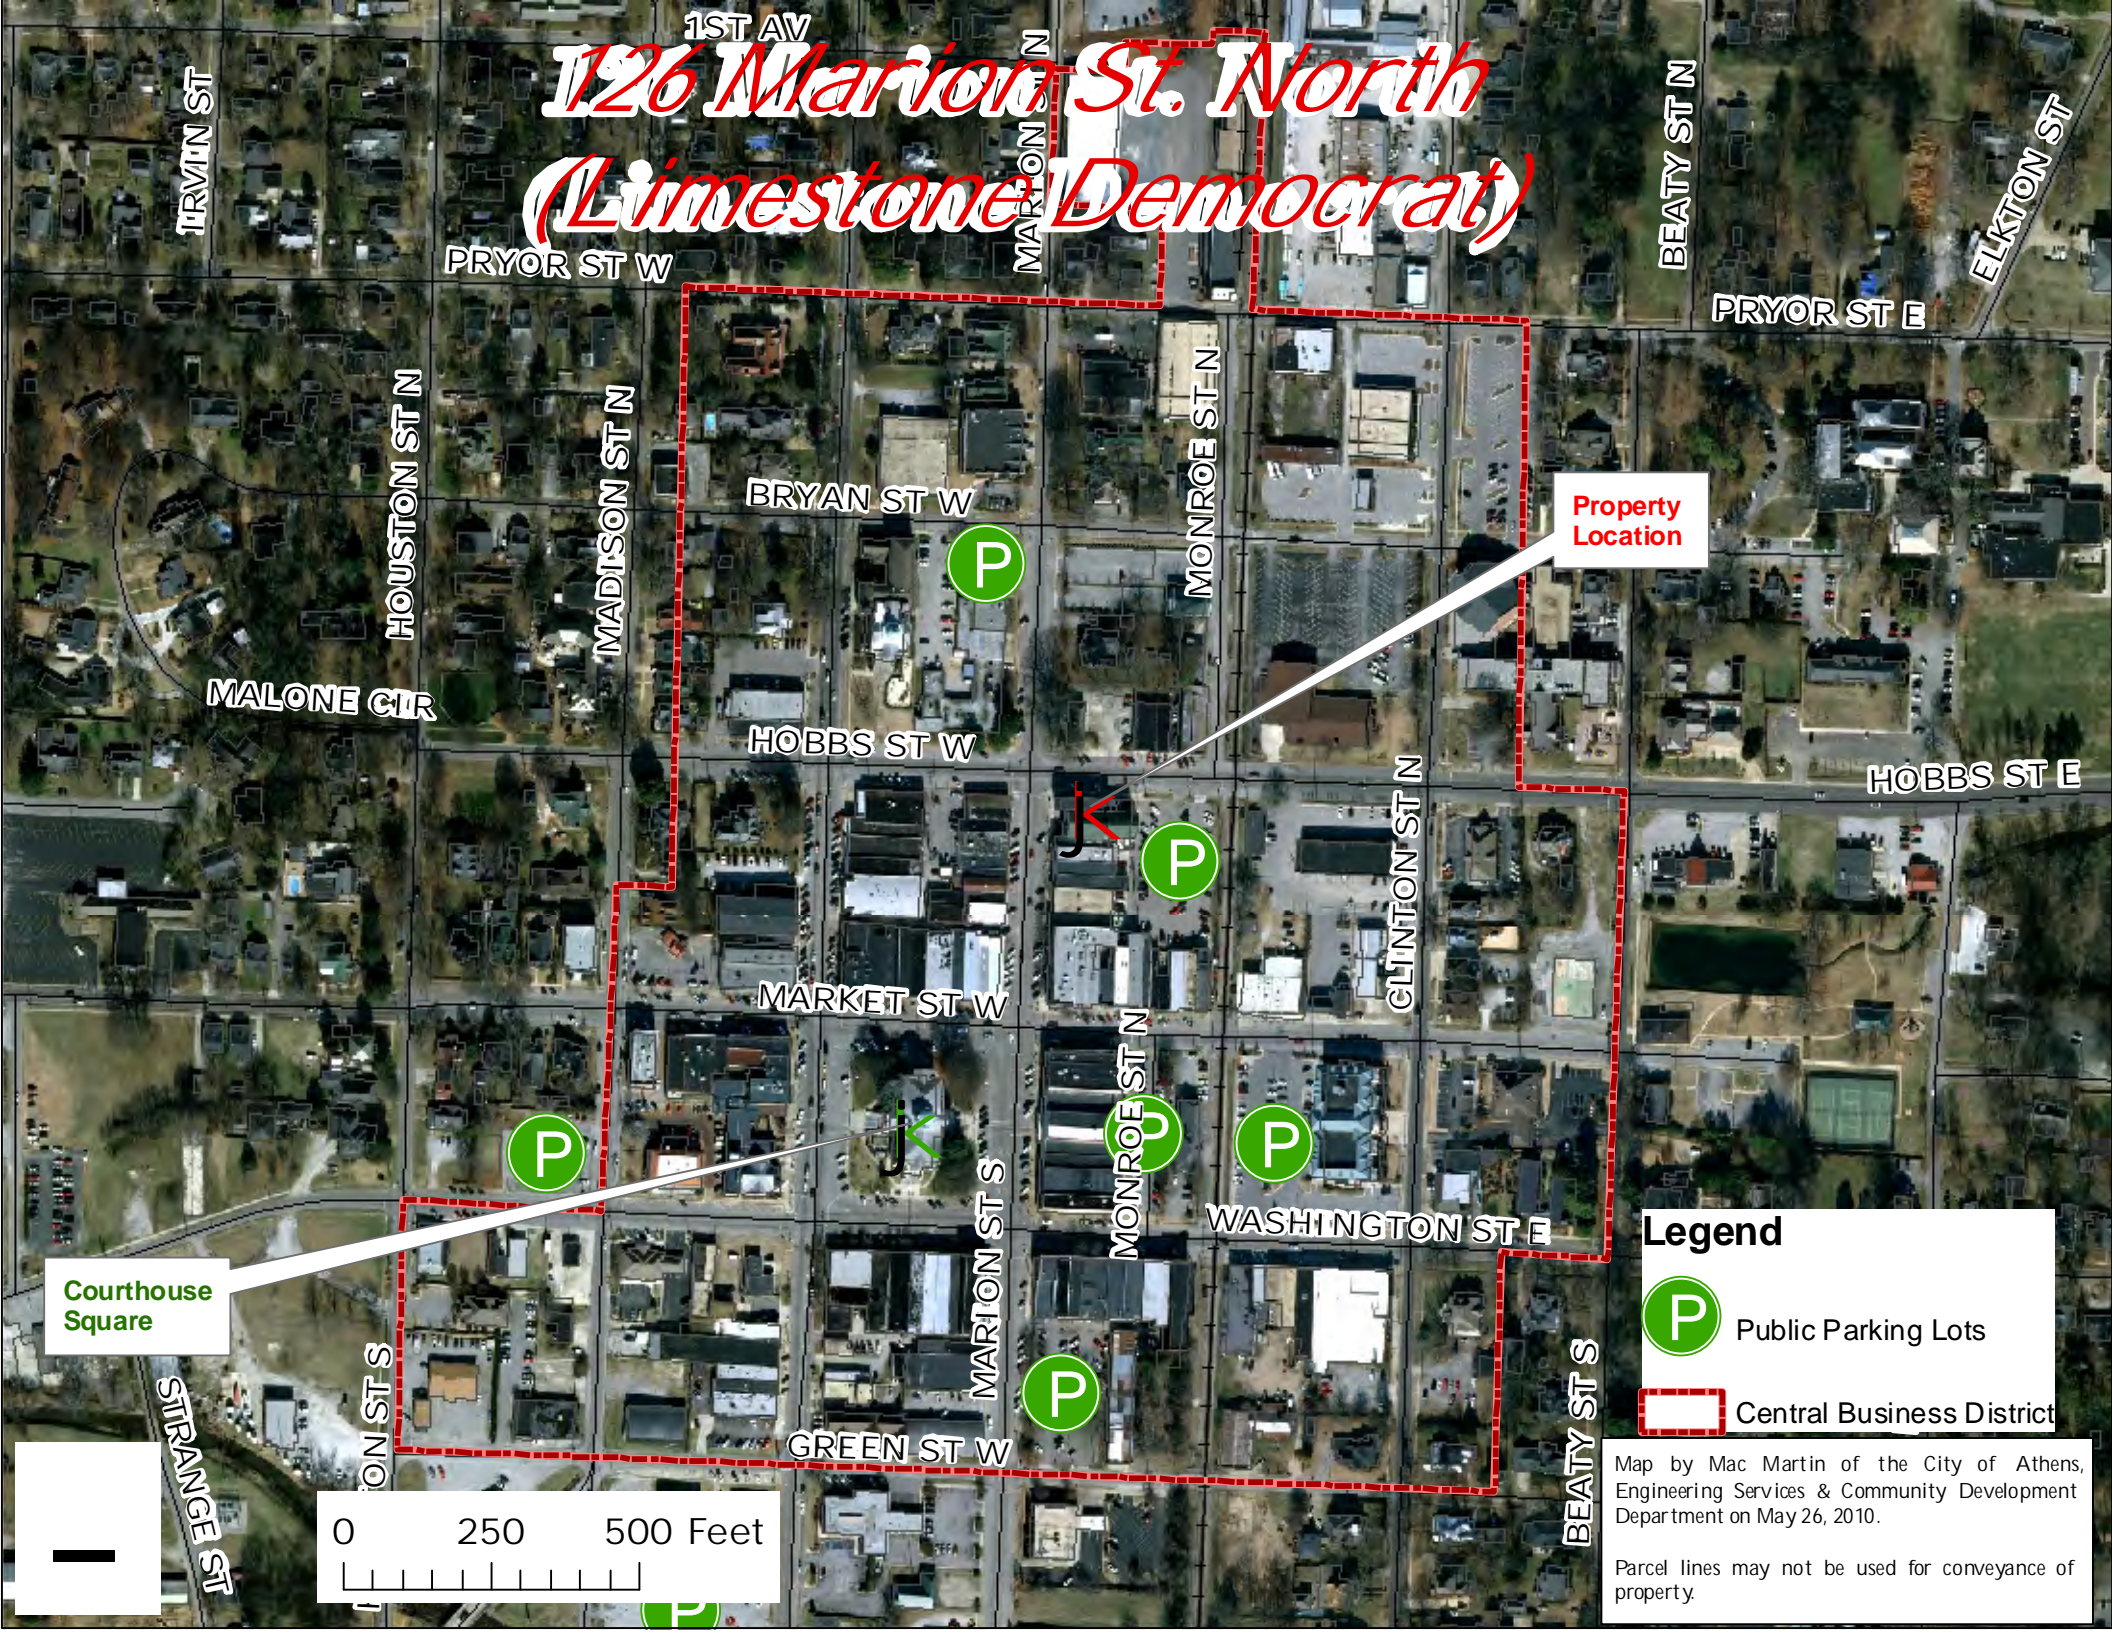

1ST AV
126 Marion St. North
(Limestone Democrat)

Property Location

Courthouse Square

Legend

-  Public Parking Lots
-  Central Business District

Map by Mac Martin of the City of Athens, Engineering Services & Community Development Department on May 26, 2010.

Parcel lines may not be used for conveyance of property.