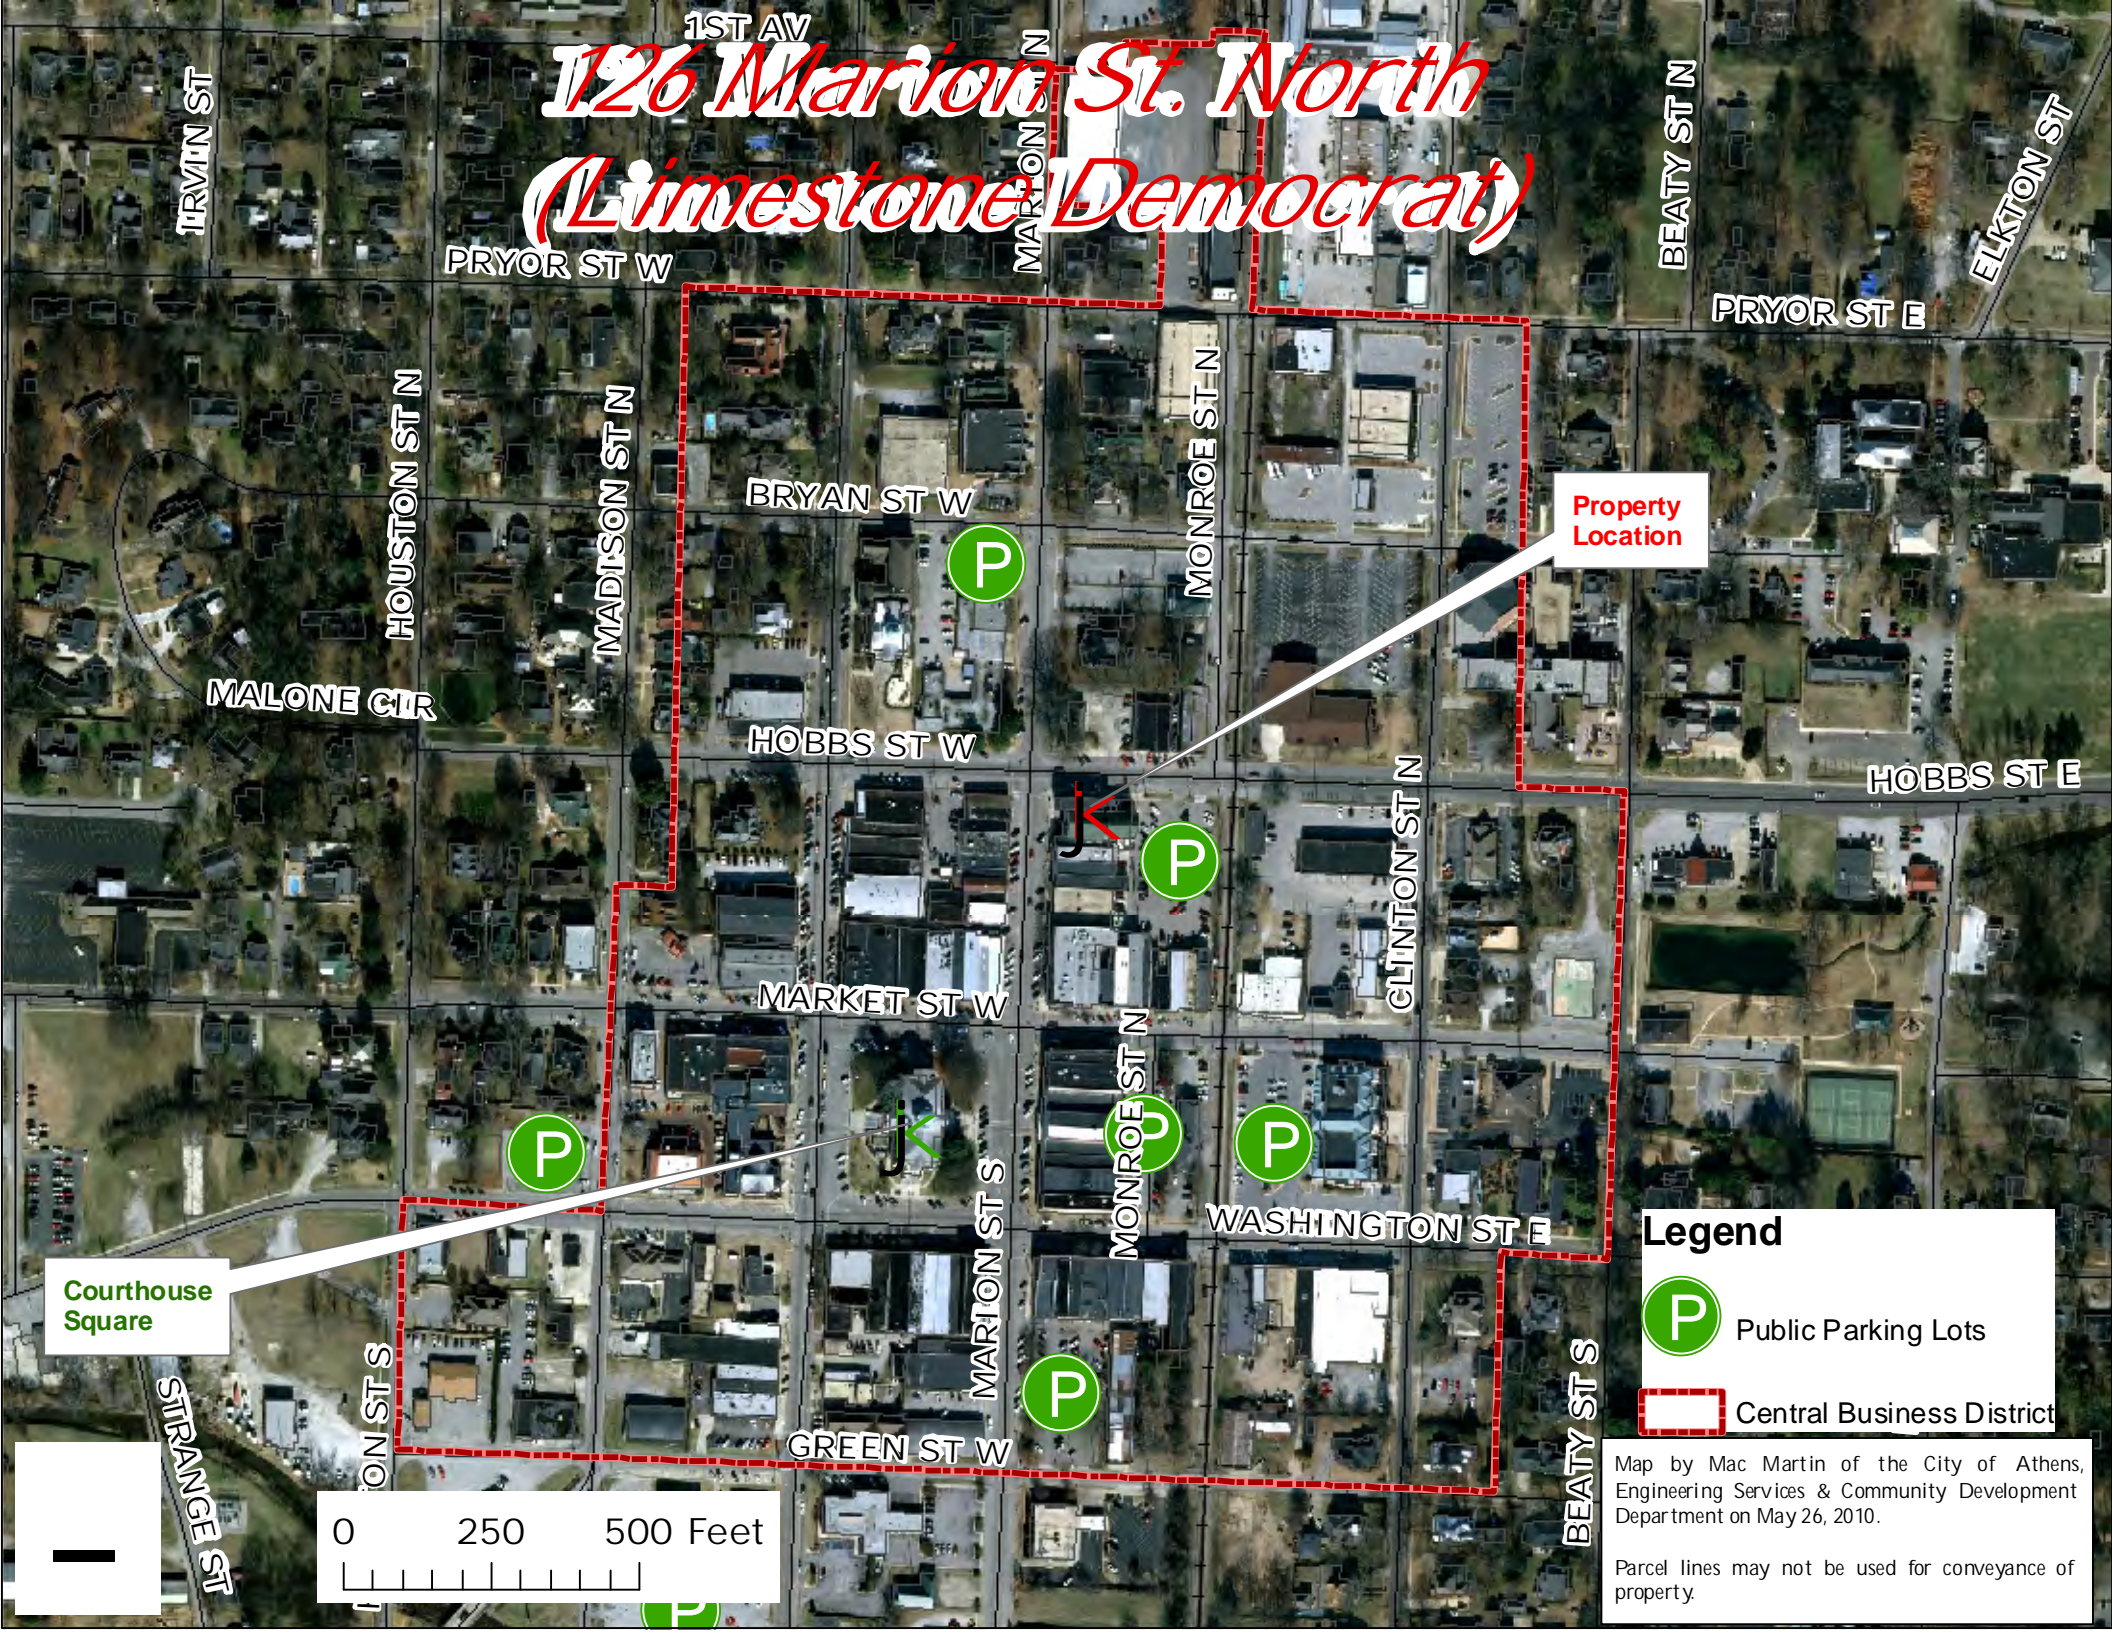

1ST AV
126 Marion St. North
(Limestone Democrat)

Property Location

Courthouse Square

Legend

- Public Parking Lots
- Central Business District

Map by Mac Martin of the City of Athens, Engineering Services & Community Development Department on May 26, 2010.

Parcel lines may not be used for conveyance of property.