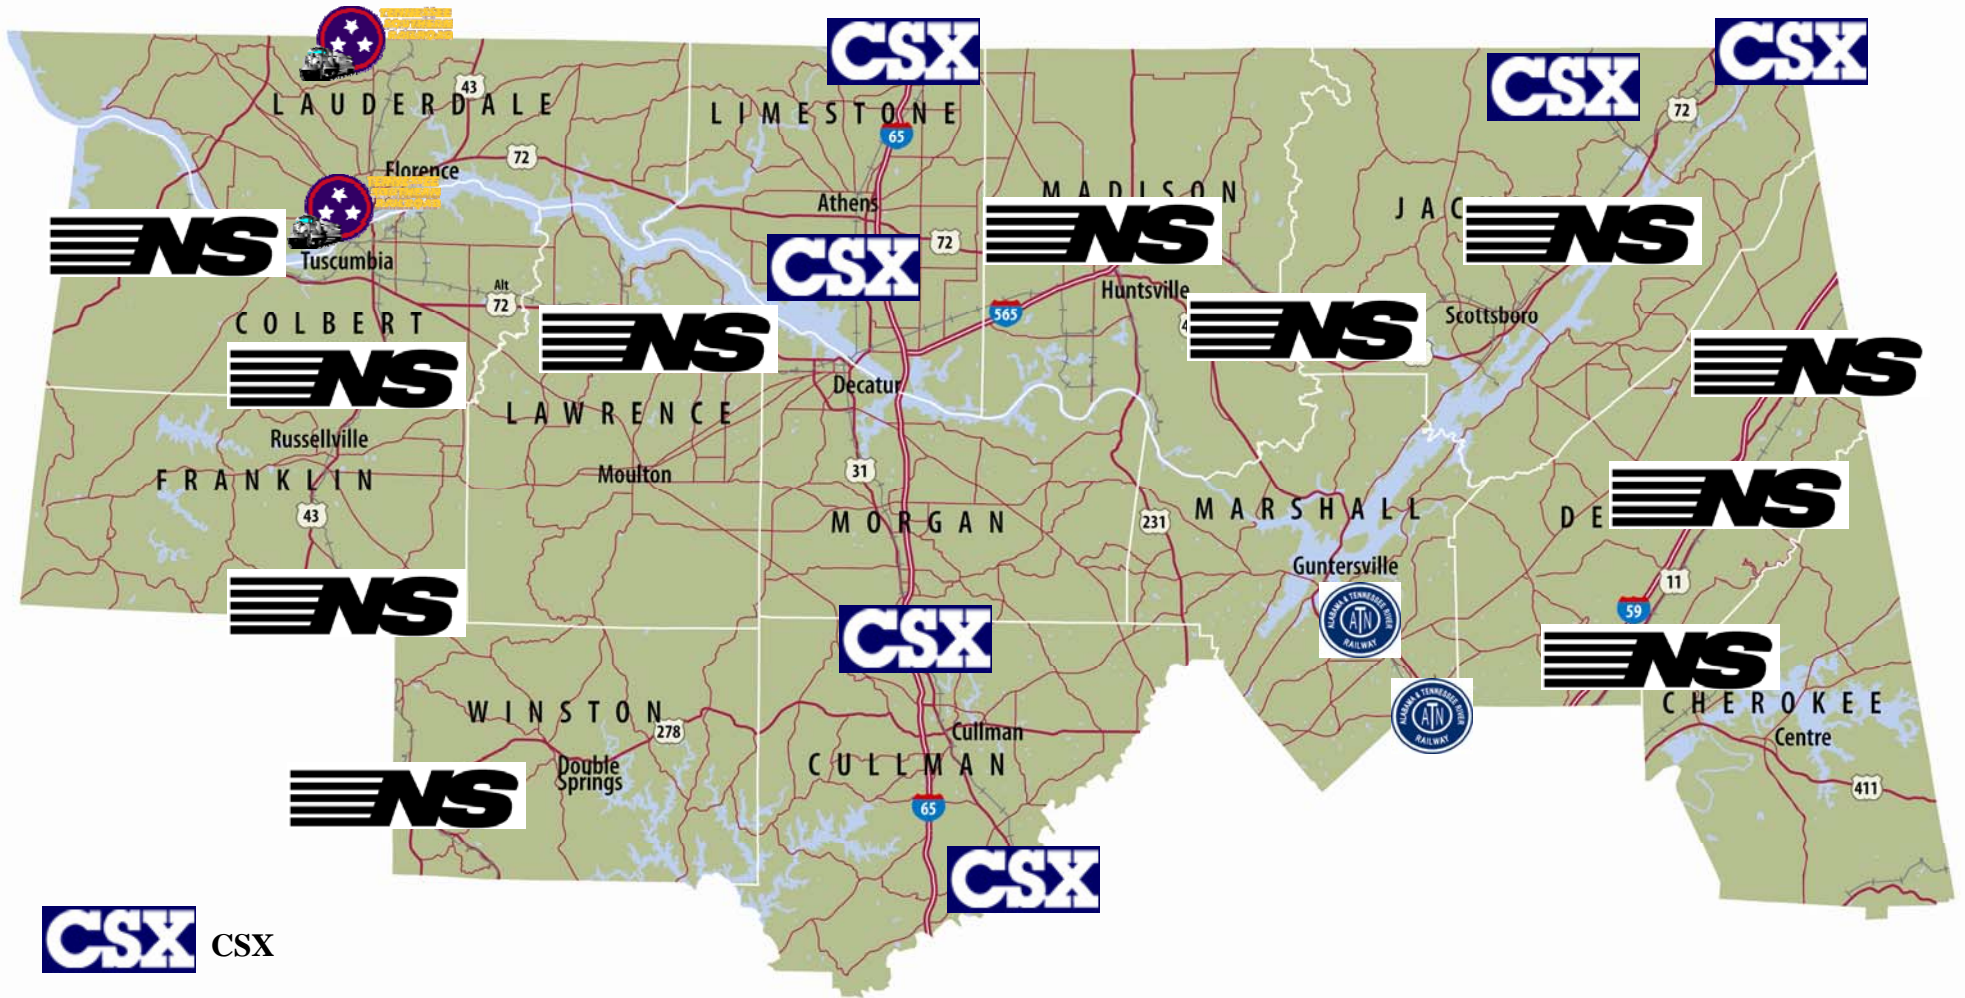

Rail Lines in North Alabama

 CSX

 Norfolk Southern

 Tennessee Southern Railroad

 Alabama & TN River Railway

NORTH ALABAMA
INDUSTRIAL DEVELOPMENT ASSOCIATION