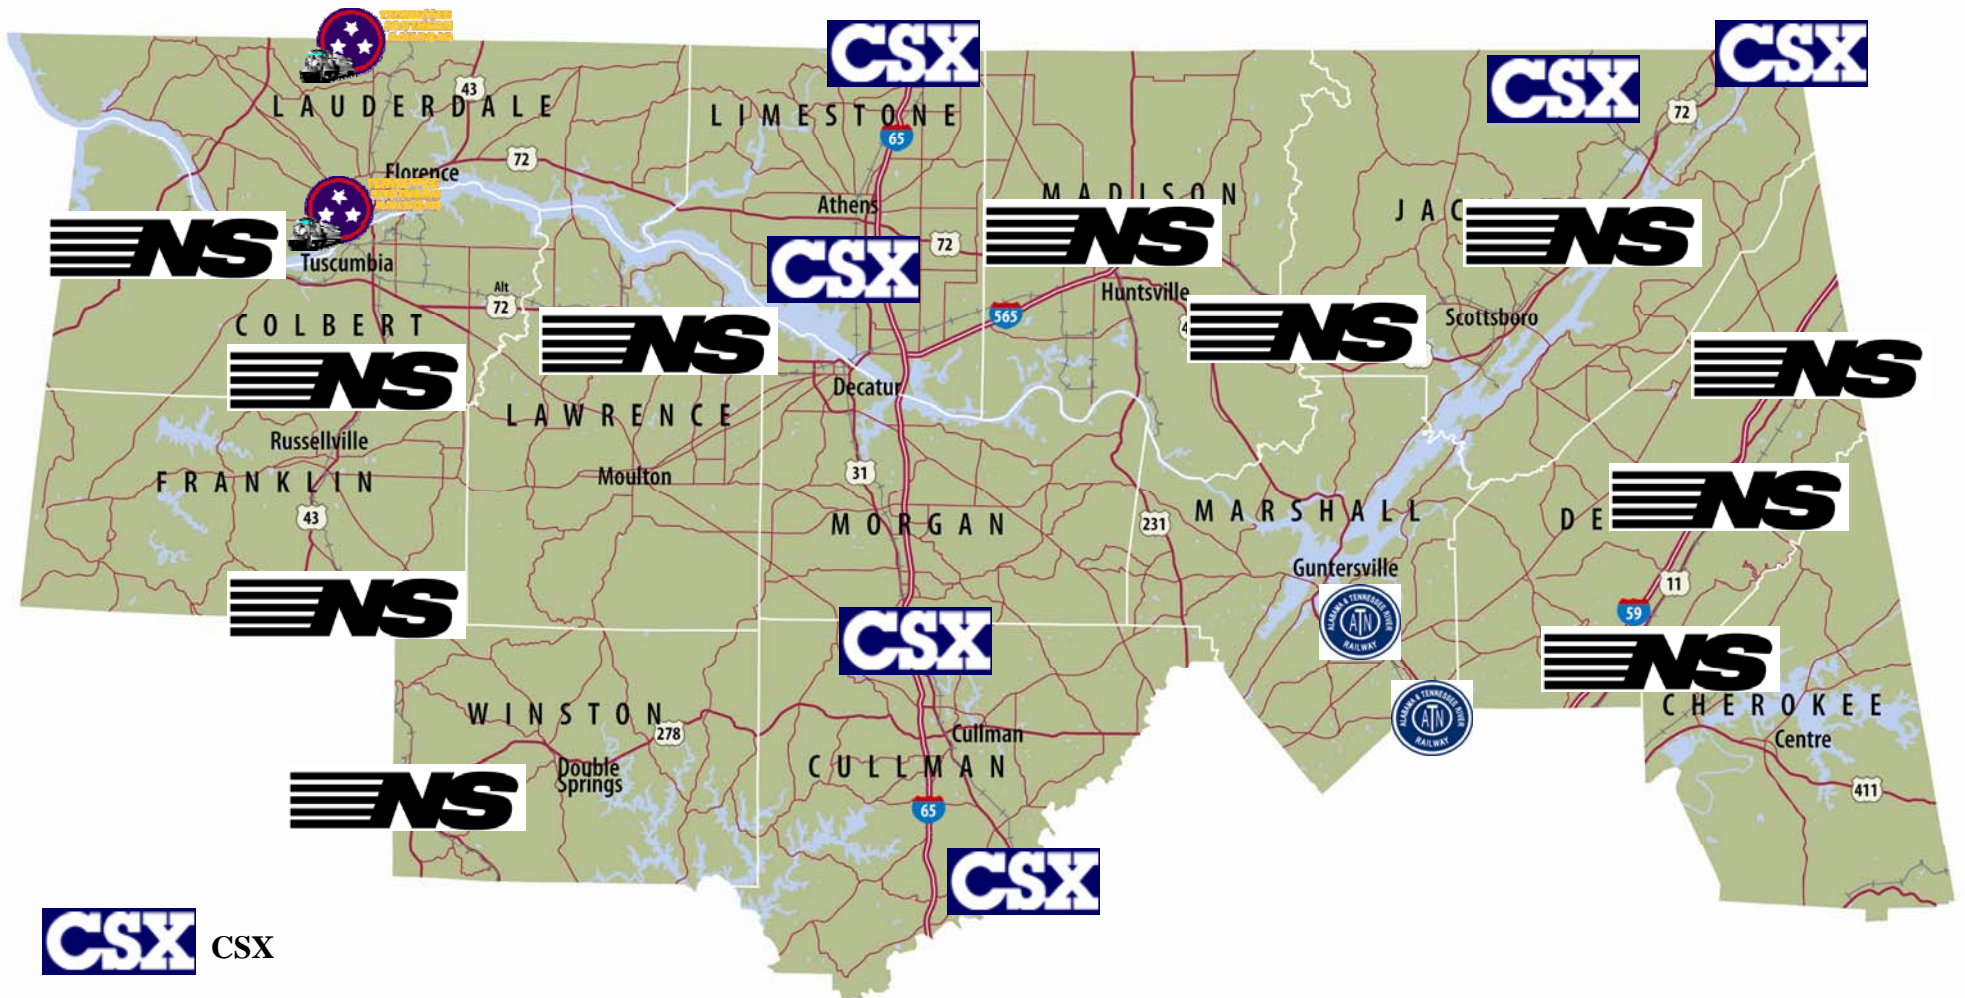

# Rail Lines in North Alabama

 CSX

 Norfolk Southern

 Tennessee Southern Railroad

 Alabama & TN River Railway

**NORTH ALABAMA**  
INDUSTRIAL DEVELOPMENT ASSOCIATION